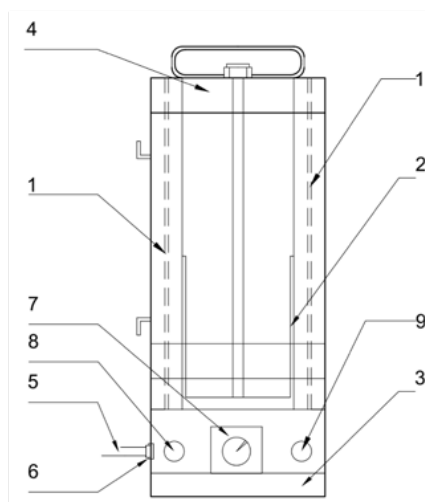

PSE-10 & PSE-24

Ordering Information

PSE-10 Electrode Dry-storage Container, 1ph 230V AC 50/60Hz	0700100127
PSE-10 Electrode Dry-storage Container, 1ph 110V AC 50/60Hz	0700100128
PSE-10 Electrode Dry-storage Container, 1ph 24V AC 50/60Hz	0700100129
PSE-24 Electrode Dry-storage Container, 1ph 230V AC 50/60Hz	0700100109
PSE-24 Electrode Dry-storage Container, 1ph 110V AC 50/60Hz	0700100110
PSE-24 Electrode Dry-storage Container, 1ph 24V AC 50/60Hz	0700100111

Wear & Spare Parts		PSE-10	PSE-24
1	Heating Element 230v - PSE	0700100112	0700100112
1	Heating Element 110v - PSE	0700100113	0700100113
1	Heating Element 24v	0700100114	0700100114
2	Puller Tray 24kg	-	0700100115
2	Puller Tray 10kg	0700100133	-
3	Bottom Cover PSE-24	-	0700100116
3	Bottom Cover PSE-10	0700100134	-
4	Top Cover PSE-24	-	0700100117
4	Top Cover PSE-10	0700100135	-
5	Power Cord 230v with plug	0700100118	0700100118
5	Power Cord 110v with plug - PSE	0700100119	0700100119
5	Power Cord 24v with plug	0700100120	0700100120
6	Cable Gland - PSE	0700100121	0700100121
7	Thermostat	0700100032	0700100032
8	Fuse Holder	0700100122	0700100122
8	Fuse (glass) 10A	-	0700100123
8	Fuse (glass) 5A	0700100141	-
9	Pilot Lamp 230v	0700100124	0700100124
9	Pilot Lamp 110v	0700100125	0700100125
9	Pilot Lamp 24v	0700100126	0700100126

ESAB / esab.com